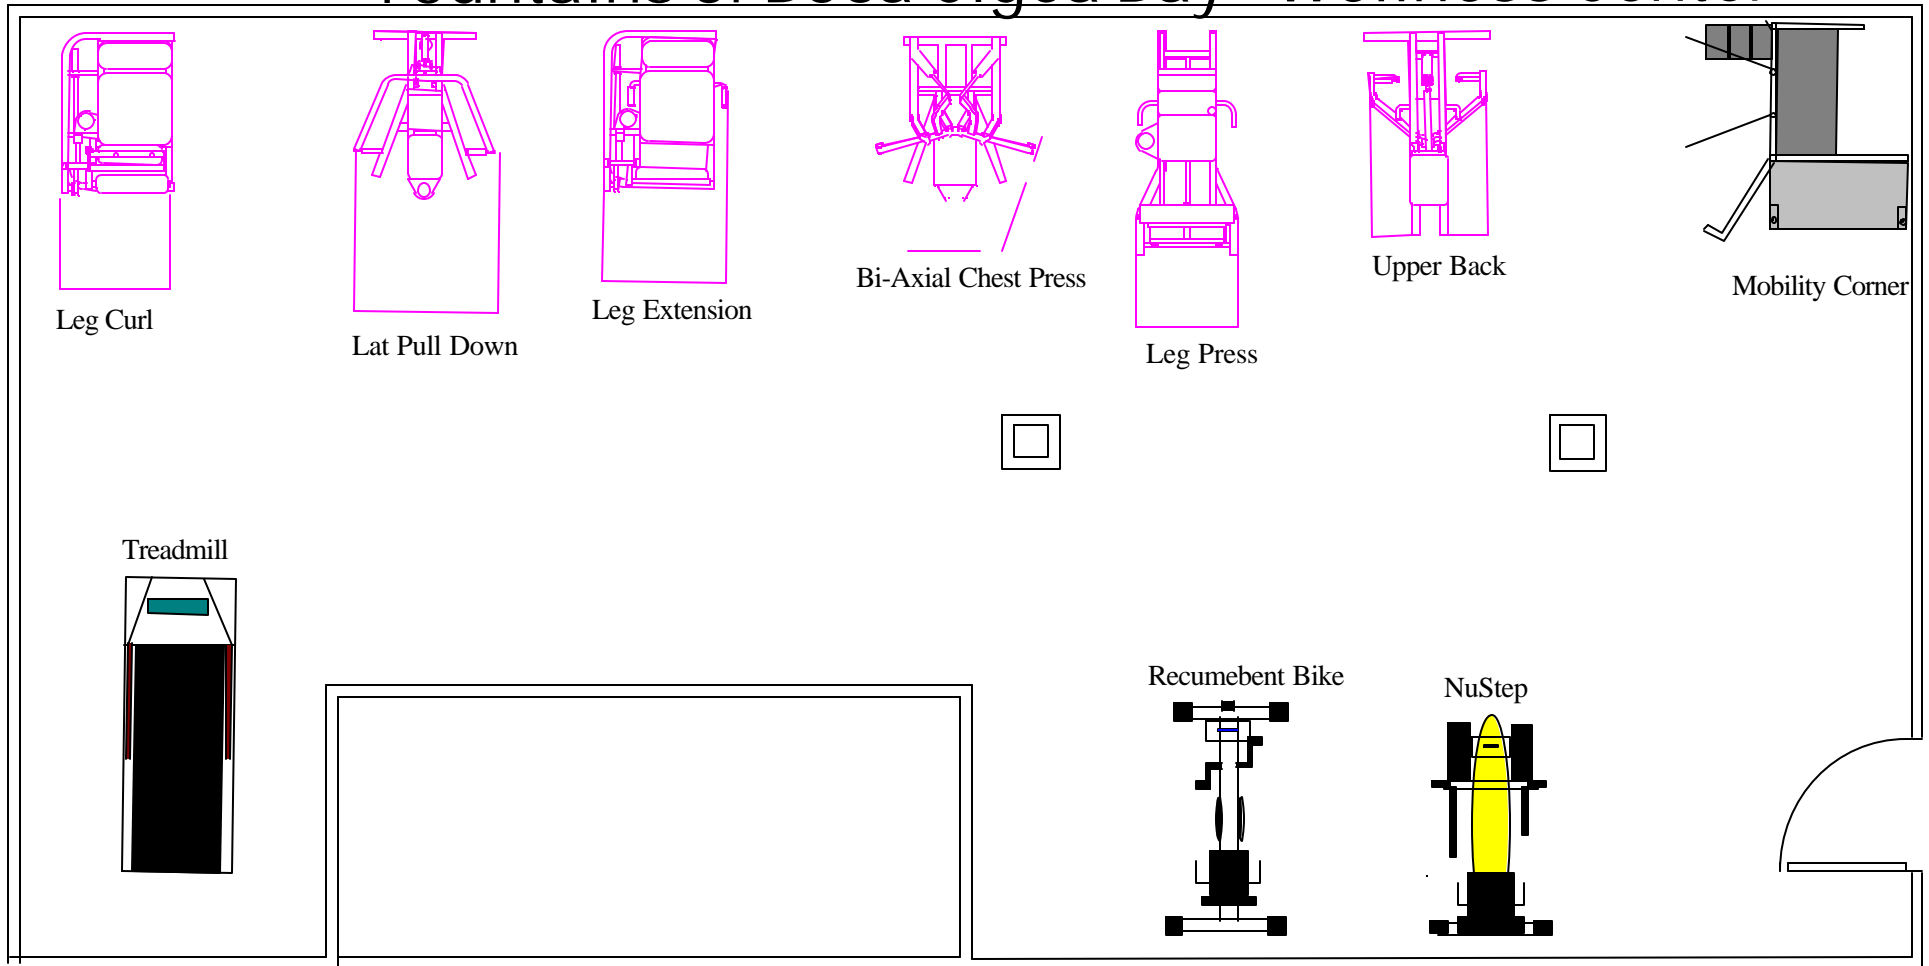

Fountains of Boca Ciega Bay - Wellness Center

21'

42'